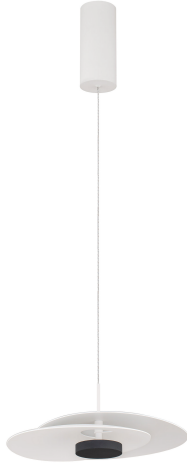

NOVA LUCE

PRODUCT DATASHEET

Version: 001

PRODUCT PHOTOGRAPH

TECHNICAL DRAWING

GENERAL INFORMATION

Product Code	9580694
Collection	Indoor
Product Category	Suspension
Product Family	Olea
Mounting Location	Wall
Application Environment	Indoor
Specifications	N/A

DIMENSION & WEIGHT

LxWxH (cm)	D: 35 W: 32 H: 190
Cut Out (cm)	N/A
Weight (Kgr)	1.5

MATERIAL & COLOR

Product Color	Sandy White
Body Material	Aluminium

APPLICATION & MOUNTING

Ambient Working Temp.	Max 45°C
Type of Protection	IP20
Dimmable	Yes
Type of Dimming	Triac
Mounting type	Surface
Mounting Depth (cm)	N/A
Led Module Replaceable	No
Light Source	LED

Power (Nominal)	16W
Input voltage (Nominal)	220-240V
Mains Frequency	50/60Hz

PHOTOMETRICAL DATA

Luminous Flux	537lm
Color Temperature	3000K
Light Color (Designation)	Warm White

WARRANTY

Warranty	3 Years
----------	----------------