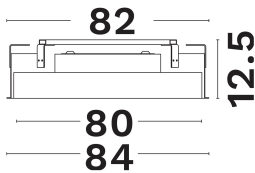

NOVA LUCE

PRODUCT DATASHEET

Version: 001

PRODUCT PHOTOGRAPH

GENERAL INFORMATION

Product Code	9058115
Product Category	Downlights-Commercial
Product Family	Perfect Profiles
Mounting Location	Ceiling
Application Environment	Indoor

DIMENSION & WEIGHT

LxWxH (cm)	D: 80 H: 12.5 cm
Cut out (cm)	83
Weight (Kgr)	N/A

TECHNICAL DRAWING

MATERIAL & COLOR

Product Color	White
Body Material	Aluminium
Cover Material	N/A

APPLICATION & MOUNTING

Ambient Working Temp.	45 C
Type of Protection	IP20
Protection Class IK	IK03
Dimmable	Yes
Type of Dimming (Optional)	Dimming With Controller
Mounting type	Recessed
Mounting Depth (cm)	Ceiling
Led Module Replaceable	No
Light Source	Led
Adjustable	Yes