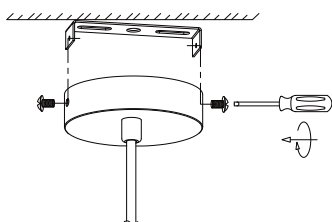

NOVA LUCE

9002668

1

Turn off the general switch

2

Align, mark, drill holes
& Apply the screws

3

Connect the 3 wires.

4

Apply the side screws

5

Screw the bulb .

6

Turn on the general switch