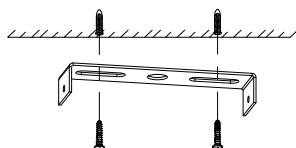

NOVA LUCE

9002668

1

Turn off the general switch

2

Align, mark, drill holes
& Apply the screws

3

Connect the 3 wires.

4

Apply the side screws

5

Screw the bulb .

6

Turn on the general switch