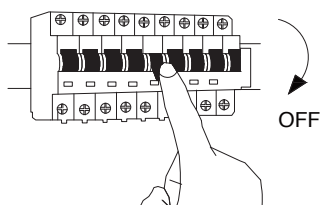

NOVA LUCE

9002668

1

Turn off the general switch

2

Align, mark, drill holes
& Apply the screws

3

Connect the 3 wires.

4

Apply the side screws

5

Screw the bulb .

6

Turn on the general switch