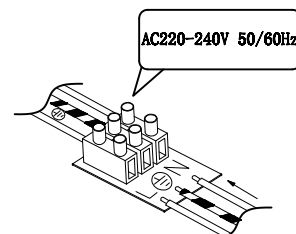

NOVA LUCE

9002668

1

Turn off the general switch

2

Align, mark, drill holes
& Apply the screws

3

Connect the 3 wires.

4

Apply the side screws

5

Screw the bulb .

6

Turn on the general switch