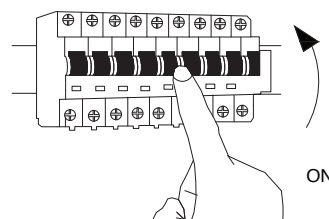

NOVA LUCE

9002668

1

Turn off the general switch

2

Align, mark, drill holes
& Apply the screws

3

Connect the 3 wires.

4

Apply the side screws

5

Screw the bulb .

6

Turn on the general switch