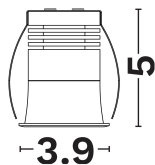

TECHNICAL DRAWING