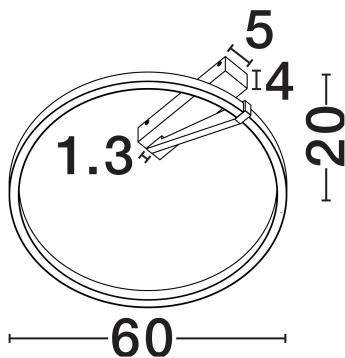

NOVA LUCE

PRODUCT DATASHEET

Version: 001

PRODUCT PHOTOGRAPH

GENERAL INFORMATION

Product Code	9088137
Collection	Indoor
Product Category	Ceiling
Product Family	Tilia
Mounting Location	Wall
Application Environment	Indoor
Specifications	N/A

DIMENSION & WEIGHT

LxWxH (cm)	D: 60 H: 20
Cut Out (cm)	N/A
Weight (Kgr)	1.47

MATERIAL & COLOR

Product Color	Foggy Nickel
Body Material	Aluminium

TECHNICAL DRAWING

APPLICATION & MOUNTING

Ambient Working Temp.	Max 45°C
Type of Protection	IP20
Dimmable	Yes
Type of Dimming	Triac
Mounting type	Surface
Mounting Depth (cm)	N/A
Led Module Replaceable	No
Light Source	LED

NOVA LUCE S.A

Schimatari Viotias
32009, Greece

+30 22620 58 121
+30 22620 56 743

info@novaluce.com
www.novaluce.com