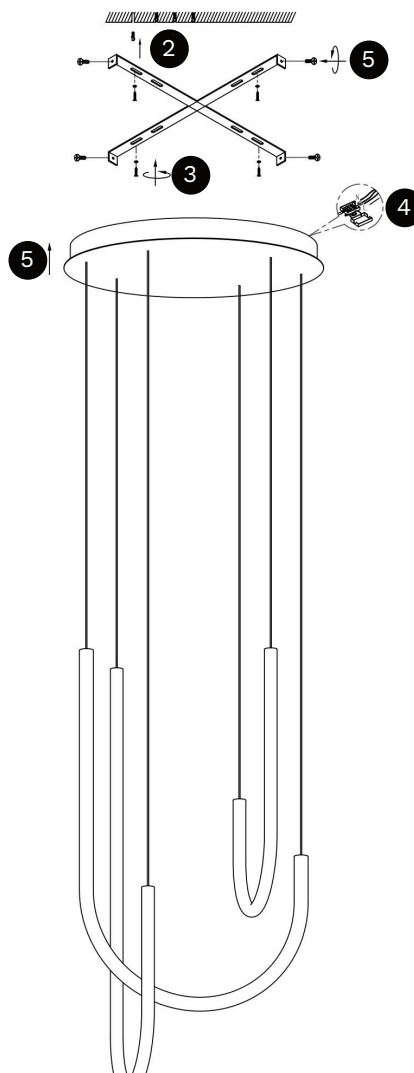

# NOVA LUCE

9100151

Turn off the general switch

Turn on the general switch

1. Turn off general switch
2. Drill a holes, apply plastic anchors
3. Apply screws
4. Connect the wires
5. Put it in place & Apply side screws
6. Turn on the general switch