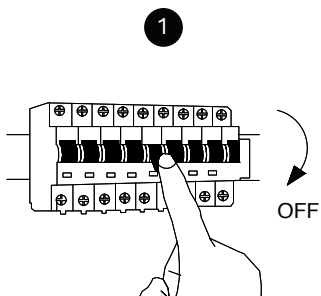

# NOVA LUCE

9100151

Turn off the general switch

Turn on the general switch

1. Turn off general switch
2. Drill a holes, apply plastic anchors
3. Apply screws
4. Connect the wires
5. Put it in place & Apply side screws
6. Turn on the general switch