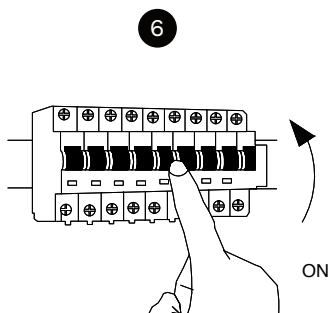

# NOVA LUCE

9100151

Turn off the general switch

Turn on the general switch

1. Turn off general switch
2. Drill a holes, apply plastic anchors
3. Apply screws
4. Connect the wires
5. Put it in place & Apply side screws
6. Turn on the general switch