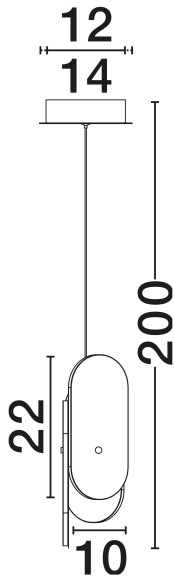

NOVA LUCE

PRODUCT DATASHEET

Version: 001

PRODUCT PHOTOGRAPH

TECHNICAL DRAWING

GENERAL INFORMATION

Product Code	9214199
Collection	Indoor
Product Category	Suspension
Product Family	Lucien
Mounting Location	Wall
Application Environment	Indoor
Specifications	N/A

DIMENSION & WEIGHT

LxWxH (cm)	D: 14 H: 200
Cut Out (cm)	N/A
Weight (Kgr)	0

MATERIAL & COLOR

Product Color	Brass Gold
Body Material	Metal & Glass

APPLICATION & MOUNTING

Ambient Working Temp.	Max 45°C
Type of Protection	IP20
Dimmable	Yes
Type of Dimming	Triac
Mounting type	Surface
Mounting Depth (cm)	N/A
Led Module Replaceable	No
Light Source	LED

Power (Nominal)	9W
Input voltage (Nominal)	220-240V
Mains Frequency	50/60Hz

PHOTOMETRICAL DATA

Luminous Flux	550lm
Color Temperature	2700K
Light Color (Designation)	Warm White

WARRANTY

Warranty	3 Years
----------	----------------