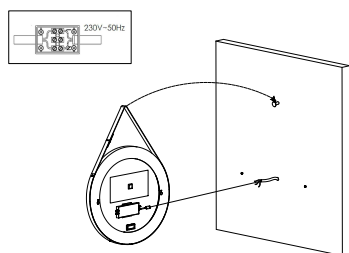

NOVA LUCE

9006025

1

Turn off the general switch

2

Map

3

Drill Holes apply plastic anchors with screws

4

Connect the wires

5

Hang it on

6

Turn on the general switch

LED ON/OFF Demister ON/OFF