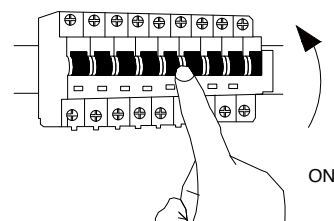

NOVA LUCE

9006025

1

Turn off the general switch

2

Map

3

Drill Holes apply plastic anchors with screws

4

Connect the wires

5

Hang it on

6

Turn on the general switch

LED ON/OFF Demister ON/OFF