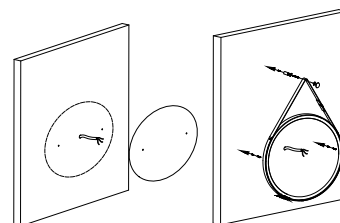

NOVA LUCE

9006025

1

Turn off the general switch

2

Map

3

Drill Holes apply plastic anchors with screws

4

Connect the wires

5

Hang it on

6

Turn on the general switch

LED ON/OFF Demister ON/OFF