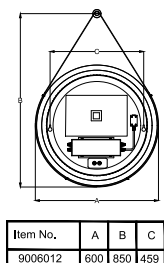

NOVA LUCE

9006025

1

Turn off the general switch

2

Map

3

Drill Holes apply plastic anchors with screws