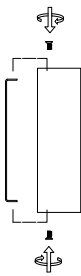

NOVA LUCE

9180723

1

Turn off the general switch

2

Drill holes & apply plastic anchors
With screws

3

Connect the wires

4

Apply the side screws

5

Apply the pieces

6

Turn on the general switch