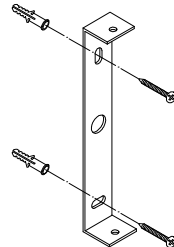

NOVA LUCE

9180723

1

Turn off the general switch

2

Drill holes & apply plastic anchors
With screws

3

Connect the wires

4

Apply the side screws

5

Apply the pieces

6

Turn on the general switch