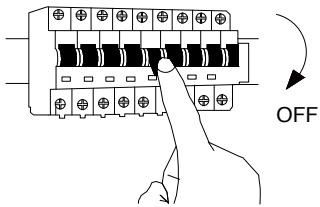

NOVA LUCE

9492580

1

Turn off the general switch

2

Dismantle the product

3

Drill holes apply screws with Plastic anchors & connect the wires

4

Apply the side nuts
put it in place

5

Turn on the general switch