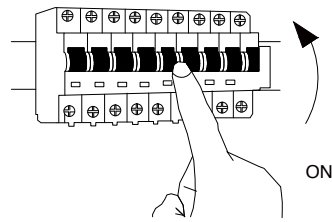

NOVA LUCE

9492580

1

Turn off the general switch

2

Dismantle the product

3

Drill holes apply screws with Plastic anchors & connect the wires

4

Apply the side nuts
put it in place

5

Turn on the general switch