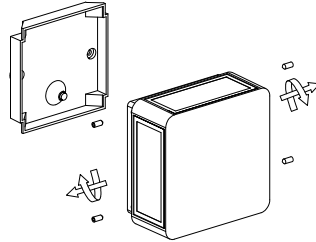

NOVA LUCE

9492580

1

Turn off the general switch

2

Dismantle the product

3

Drill holes apply screws with Plastic anchors & connect the wires

4

Apply the side nuts
put it in place

5

Turn on the general switch