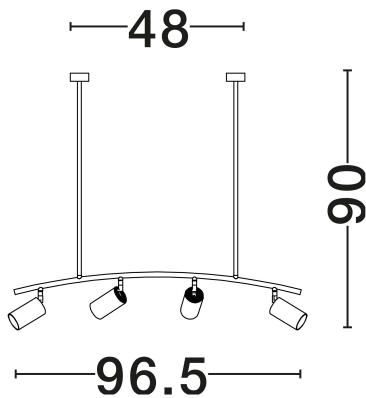

NOVA LUCE

PRODUCT DATASHEET

Version: 001

PRODUCT PHOTOGRAPH

TECHNICAL DRAWING

GENERAL INFORMATION

Product Code	9111457
Collection	Indoor
Product Category	Suspension
Product Family	Pogno
Mounting Location	Suspension
Application Environment	Indoor
Specifications	N/A

DIMENSION & WEIGHT

LxWxH (cm)	L: 96.5 W: 48 H: 90
Cut Out (cm)	N/A
Weight (Kgr)	1.7

MATERIAL & COLOR

Product Color	Black & Gold
Body Material	Aluminium

APPLICATION & MOUNTING

Ambient Working Temp.	Max 45°C
Type of Protection	IP20
Dimmable	Yes
Type of Dimming	N/A
Mounting type	Surface
Mounting Depth (cm)	N/A
Led Module Replaceable	Yes
Light Source	GU10

Power (Nominal)	4x10W
Input voltage (Nominal)	100-240V
Mains Frequency	50/60Hz

PHOTOMETRICAL DATA

Luminus Flux	N/A
Color Temperature	N/A
Light Color (Designation)	N/A

WARRANTY

Warranty	3 Years
----------	----------------