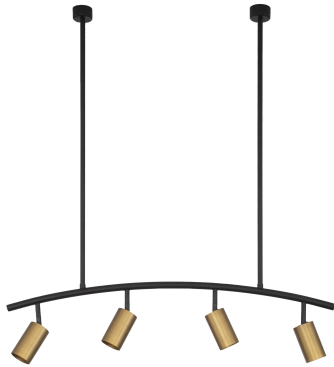

NOVA LUCE

PRODUCT DATASHEET

Version: 001

PRODUCT PHOTOGRAPH

TECHNICAL DRAWING

GENERAL INFORMATION

Product Code	9111457
Collection	Indoor
Product Category	Suspension
Product Family	Pogno
Mounting Location	Suspension
Application Environment	Indoor
Specifications	N/A

DIMENSION & WEIGHT

LxWxH (cm)	L: 96.5 W: 48 H: 90
Cut Out (cm)	N/A
Weight (Kgr)	1.7

MATERIAL & COLOR

Product Color	Black & Gold
Body Material	Aluminium

APPLICATION & MOUNTING

Ambient Working Temp.	Max 45°C
Type of Protection	IP20
Dimmable	Yes
Type of Dimming	N/A
Mounting type	Surface
Mounting Depth (cm)	N/A
Led Module Replaceable	Yes
Light Source	GU10