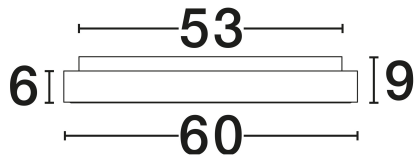

TECHNICAL DRAWING

NOVA LUCE S.A

Schimatari Viotias
32009, Greece

+30 22620 58 121
+30 22620 56 743

info@novaluce.com
www.novaluce.com