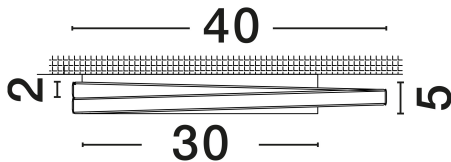

NOVA LUCE

PRODUCT DATASHEET

Version: 001

PRODUCT PHOTOGRAPH

TECHNICAL DRAWING

GENERAL INFORMATION

Product Code	9081206
Collection	Indoor
Product Category	Ceiling
Product Family	Odrey
Mounting Location	Ceiling
Application Environment	Indoor
Specifications	N/A

DIMENSION & WEIGHT

LxWxH (cm)	D: 40 H: 5
Cut Out (cm)	N/A
Weight (Kgr)	1

MATERIAL & COLOR

Product Color	Sandy Black
Body Material	Aluminium & Acrylic

APPLICATION & MOUNTING

Ambient Working Temp.	Max 45°C
Type of Protection	IP20
Dimmable	No
Type of Dimming	N/A
Mounting type	Surface
Mounting Depth (cm)	N/A
Led Module Replaceable	No
Light Source	LED