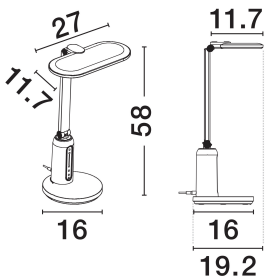

NOVA LUCE

PRODUCT DATASHEET

Version: 001

PRODUCT PHOTOGRAPH

GENERAL INFORMATION

Product Code	9416977
Product Category	Table Lamps
Product Family	Biolight
Mounting Location	Floor
Application Environment	Indoor

DIMENSION & WEIGHT

LxWxH (cm)	-
Cut out (cm)	N/A
Weight (Kgr)	1,66

TECHNICAL DRAWING

MATERIAL & COLOR

Product Color	White
Body Material	Aluminium
Cover Material	N/A

APPLICATION & MOUNTING

Ambient Working Temp.	45 C
Type of Protection	IP20
Protection Class IK	IK03
Dimmable	Yes
Type of Dimming (Optional)	Touch Dimmable
Mounting type	Floor
Mounting Depth (cm)	Floor
Led Module Replaceable	No
Light Source	Led
Adjustable	Yes