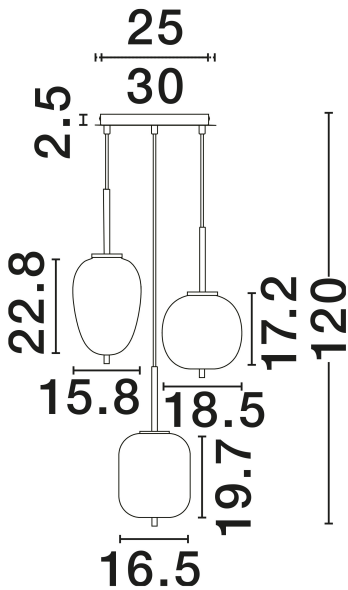

NOVA LUCE

PRODUCT DATASHEET

Version: 001

PRODUCT PHOTOGRAPH

TECHNICAL DRAWING

GENERAL INFORMATION

Product Code	9624068
Collection	Indoor
Product Category	Suspension
Product Family	Lato
Mounting Location	Ceiling
Application Environment	Indoor
Specifications	N/A

DIMENSION & WEIGHT

LxWxH (cm)	D: 30 H: 120
Cut Out (cm)	N/A
Weight (Kgr)	3.5

MATERIAL & COLOR

Product Color	Opal & Brass Gold
Body Material	Glass & Metal

APPLICATION & MOUNTING

Ambient Working Temp.	Max 45°C
Type of Protection	IP20
Dimmable	Yes
Type of Dimming	N/A
Mounting type	Surface
Mounting Depth (cm)	N/A
Led Module Replaceable	Yes
Light Source	E14

Power (Nominal)	3x5W
Input voltage (Nominal)	100-240V
Mains Frequency	50/60Hz

PHOTOMETRICAL DATA

Luminous Flux	N/A
Color Temperature	N/A
Light Color (Designation)	N/A

WARRANTY

Warranty	3 Years
----------	----------------