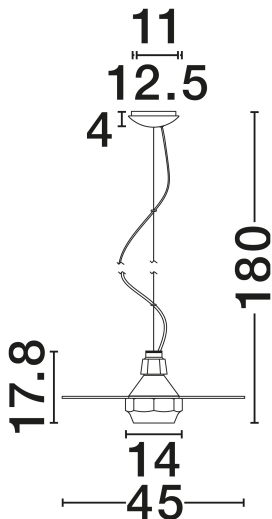

## TECHNICAL DRAWING

## DIMENSION & WEIGHT

LxWxH (cm)	D: 45 H: 180
Cut Out (cm)	N/A
Weight (Kgr)	2.5