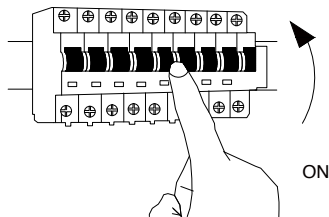

NOVA LUCE

9186943

1

Turn off the general switch

2

Drill holes & apply plastic anchors
With screws

3

Connect the wires

4

Apply the bottom caps

5

Turn on the general switch