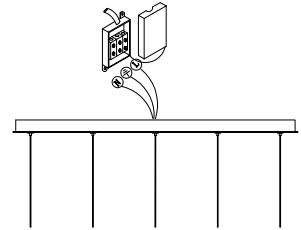

NOVA LUCE

9186943

1

Turn off the general switch

2

Drill holes & apply plastic anchors
With screws

3

Connect the wires

4

Apply the bottom caps

5

Turn on the general switch