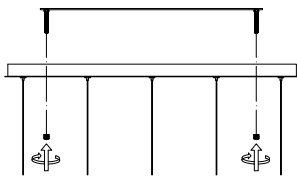

NOVA LUCE

9186943

1

Turn off the general switch

2

Drill holes & apply plastic anchors
With screws

3

Connect the wires

4

Apply the bottom caps

5

Turn on the general switch