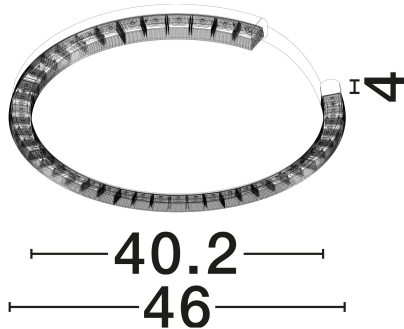

NOVA LUCE

PRODUCT DATASHEET

Version: 001

PRODUCT PHOTOGRAPH

GENERAL INFORMATION

Product Code	9030964
Collection	Indoor
Product Category	Ceiling
Product Family	Greamy
Mounting Location	Ceiling
Application Environment	Indoor
Specifications	N/A

DIMENSION & WEIGHT

LxWxH (cm)	D: 46 H: 4
Cut Out (cm)	N/A
Weight (Kgr)	2.2

MATERIAL & COLOR

Product Color	Gold
Body Material	Aluminium & Acrylic

TECHNICAL DRAWING

APPLICATION & MOUNTING

Ambient Working Temp.	Max 45°C
Type of Protection	IP20
Dimmable	Yes
Type of Dimming	Triac
Mounting type	Surface
Mounting Depth (cm)	N/A
Led Module Replaceable	No
Light Source	LED

Power (Nominal)	21W
Input voltage (Nominal)	220-240V
Mains Frequency	50/60Hz

PHOTOMETRICAL DATA

Luminous Flux	1365lm
Color Temperature	3000K
Light Color (Designation)	Warm White

WARRANTY

Warranty	3 Years
----------	----------------