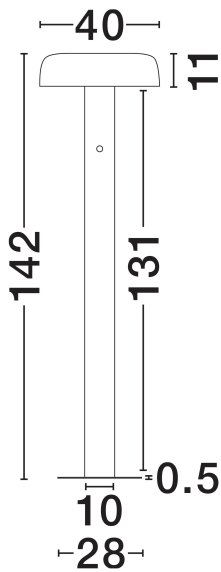

NOVA LUCE

PRODUCT DATASHEET

Version: 001

PRODUCT PHOTOGRAPH

TECHNICAL DRAWING

GENERAL INFORMATION

Product Code	9268022
Collection	Indoor
Product Category	Floor
Product Family	Noelia
Mounting Location	Floor
Application Environment	Indoor
Specifications	N/A

DIMENSION & WEIGHT

LxWxH (cm)	D: 40 H: 142
Cut Out (cm)	N/A
Weight (Kgr)	9.5

MATERIAL & COLOR

Product Color	Cream
Body Material	Steel, Aluminium &Acrylic

APPLICATION & MOUNTING

Ambient Working Temp.	Max 45°C
Type of Protection	IP20
Dimmable	Yes
Type of Dimming	Triac
Mounting type	Surface
Mounting Depth (cm)	N/A
Led Module Replaceable	No
Light Source	LED

Power (Nominal)	28W
Input voltage (Nominal)	220-240V
Mains Frequency	50/60Hz

PHOTOMETRICAL DATA

Luminous Flux	1288lm
Color Temperature	2700K
Light Color (Designation)	Warm White

WARRANTY

Warranty	3 Years
----------	----------------