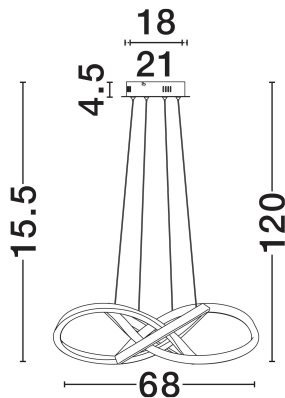

NOVA LUCE

PRODUCT DATASHEET

Version: 001

PRODUCT PHOTOGRAPH

TECHNICAL DRAWING

GENERAL INFORMATION

| | |
|-------------------------|------------|
| Product Code | 9248108 |
| Collection | Indoor |
| Product Category | Suspension |
| Product Family | Amara |
| Mounting Location | Wall |
| Application Environment | Indoor |
| Specifications | N/A |

DIMENSION & WEIGHT

| | |
|--------------|--------------|
| LxWxH (cm) | D: 68 H: 120 |
| Cut Out (cm) | N/A |
| Weight (Kgr) | 2 |

MATERIAL & COLOR

| | |
|---------------|---------------------|
| Product Color | Sandy Black |
| Body Material | Aluminium & Acrylic |

| | |
|-------------------------|-----------------|
| Power (Nominal) | 54W |
| Input voltage (Nominal) | 220-240V |
| Mains Frequency | 50/60Hz |

PHOTOMETRICAL DATA

| | |
|---------------------------|-------------------|
| Luminous Flux | 2800lm |
| Color Temperature | 3000K |
| Light Color (Designation) | Warm White |