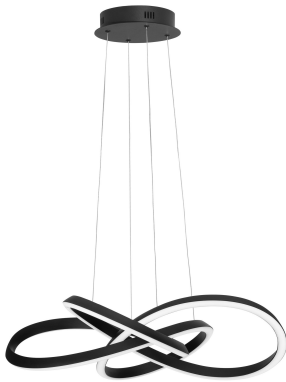

NOVA LUCE

PRODUCT DATASHEET

Version: 001

PRODUCT PHOTOGRAPH

TECHNICAL DRAWING

GENERAL INFORMATION

| | |
|-------------------------|------------|
| Product Code | 9248108 |
| Collection | Indoor |
| Product Category | Suspension |
| Product Family | Amara |
| Mounting Location | Wall |
| Application Environment | Indoor |
| Specifications | N/A |

DIMENSION & WEIGHT

| | |
|--------------|--------------|
| LxWxH (cm) | D: 68 H: 120 |
| Cut Out (cm) | N/A |
| Weight (Kgr) | 2 |

MATERIAL & COLOR

| | |
|---------------|---------------------|
| Product Color | Sandy Black |
| Body Material | Aluminium & Acrylic |

APPLICATION & MOUNTING

| | |
|------------------------|----------|
| Ambient Working Temp. | Max 45°C |
| Type of Protection | IP20 |
| Dimmable | Yes |
| Type of Dimming | Triac |
| Mounting type | Surface |
| Mounting Depth (cm) | N/A |
| Led Module Replaceable | No |
| Light Source | LED |