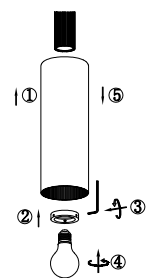

NOVA LUCE

9236212

1

Turn off the general switch

2

Drill holes & apply plastic anchors
With screws

3

Connect the wires

4

Apply the side screws

5

Remove the ring

6

Apply the shade with the bulb
Then fix the ring

7

Turn on the general switch