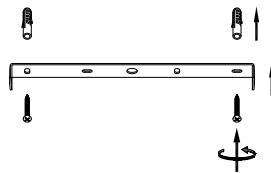

NOVA LUCE

9236212

1

Turn off the general switch

2

Drill holes & apply plastic anchors
With screws

3

Connect the wires

4

Apply the side screws

5

Remove the ring

6

Apply the shade with the bulb
Then fix the ring

7

Turn on the general switch