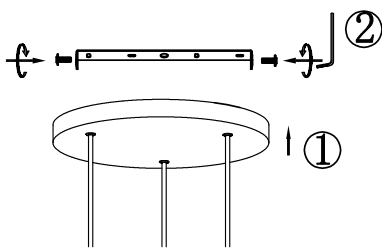

NOVA LUCE

9236212

1

Turn off the general switch

2

Drill holes & apply plastic anchors
With screws

3

Connect the wires

4

Apply the side screws

5

Remove the ring

6

Apply the shade with the bulb
Then fix the ring

7

Turn on the general switch