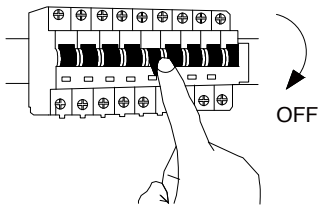

NOVA LUCE

9236212

1

Turn off the general switch

2

Drill holes & apply plastic anchors
With screws

3

Connect the wires

4

Apply the side screws

5

Remove the ring

6

Apply the shade with the bulb
Then fix the ring

7

Turn on the general switch