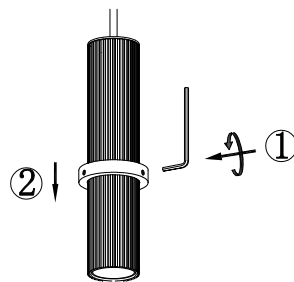

NOVA LUCE

9236212

1

Turn off the general switch

2

Drill holes & apply plastic anchors
With screws

3

Connect the wires

4

Apply the side screws

5

Remove the ring

6

Apply the shade with the bulb
Then fix the ring

7

Turn on the general switch