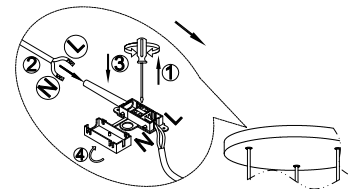

NOVA LUCE

9236212

1

Turn off the general switch

2

Drill holes & apply plastic anchors
With screws

3

Connect the wires

4

Apply the side screws

5

Remove the ring

6

Apply the shade with the bulb
Then fix the ring

7

Turn on the general switch