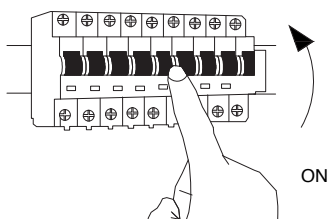

NOVA LUCE

9695227

1

Turn off the general switch

2

Drill holes & apply plastic anchors
With screws

3

Connect the wires

4

Apply side screws

5

Turn on the general switch