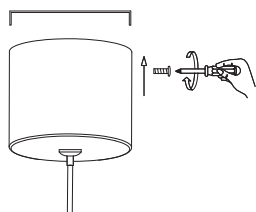

NOVA LUCE

9695227

1

Turn off the general switch

2

Drill holes & apply plastic anchors
With screws

3

Connect the wires

4

Apply side screws

5

Turn on the general switch