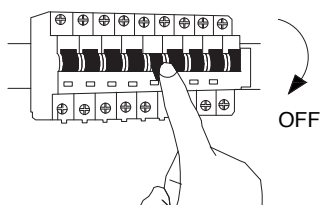

NOVA LUCE

9695227

1

Turn off the general switch

2

Drill holes & apply plastic anchors
With screws

3

Connect the wires

4

Apply side screws

5

Turn on the general switch