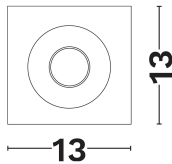

DIMENSION & WEIGHT

LxWxH (cm)	L: 13 W: 13 H: 5.8 cm
Cut out (cm)	13,8 X 13,8
Weight (Kgr)	N/A

TECHNICAL DRAWING

MATERIAL & COLOR

Product Color	White
Body Material	Gypsum
Cover Material	N/A

APPLICATION & MOUNTING