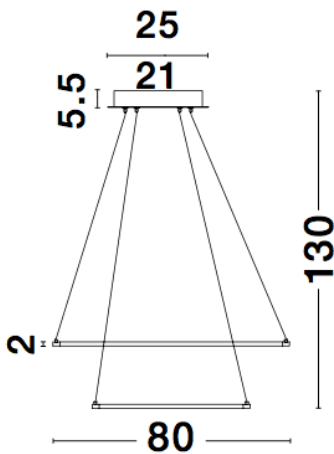

NOVA LUCE

PRODUCT DATASHEET

Version: 001

PRODUCT PHOTOGRAPH

TECHNICAL DRAWING

GENERAL INFORMATION

Product Code	6265003
Collection	Decorative
Product Category	Suspension
Product Family	Ferrol
Mounting Location	Ceiling
Application Environment	Indoor

DIMENSION & WEIGHT

LxWxH (cm)	D: 80 H: 130
Cut out (cm)	N/A
Weight (Kgr)	2.4

MATERIAL & COLOR

Product Color	Brown
Body Material	Aluminium & Acrylic

APPLICATION & MOUNTING

Ambient Working Temp.	Max 45 oC
Type of Protection	IP20
Dimmable	Yes
Type of Dimming (Optional)	Triac
Mounting type	Ceiling
Mounting Depth (cm)	N/A
Led Module Replaceable	No
Light Source	LED

Power (Nominal)	99W
Input voltage (Nominal)	220-240Vac
Mains Frequency	50/60Hz

PHOTOMETRICAL DATA

Luminous Flux	5449 lm
Color Temperature	3000K
Light Color (Designation)	Warm White

WARRANTY

Warranty	3 Years
----------	----------------