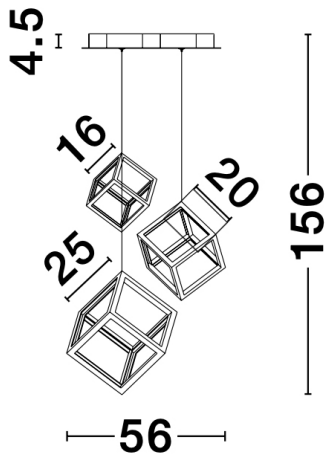

NOVA LUCE

PRODUCT DATASHEET

Version: 001

PRODUCT PHOTOGRAPH

TECHNICAL DRAWING

GENERAL INFORMATION

Product Code	9818232
Collection	Decorative
Product Category	Suspension
Product Family	Gabbia
Mounting Location	Ceiling
Application Environment	Indoor

DIMENSION & WEIGHT

LxWxH (cm)	L: 56 W: 48,5 H: 156
Cut out (cm)	N/A
Weight (Kgr)	6.0

MATERIAL & COLOR

Product Color	Gold
Body Material	Aluminium & Silicone

APPLICATION & MOUNTING

Ambient Working Temp.	Max 45 oC
Type of Protection	IP20
Dimmable	Yes
Type of Dimming (Optional)	Triac
Mounting type	Ceiling
Mounting Depth (cm)	N/A
Led Module Replaceable	No
Light Source	LED