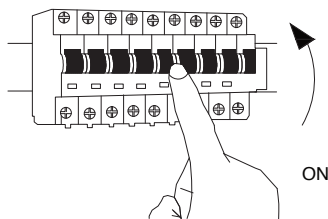

NOVA LUCE

9030751 9030752
9030753

1

Turn off the general switch

2

Drill holes & apply plastic anchors
With screws

3

Connect the wires

4

Apply the product in to place

5

Turn on the general switch