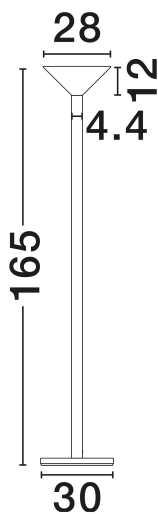

NOVA LUCE

PRODUCT DATASHEET

Version: 001

PRODUCT PHOTOGRAPH

TECHNICAL DRAWING

GENERAL INFORMATION

Product Code	9695801
Collection	Indoor
Product Category	Floor
Product Family	Tazu
Mounting Location	Floor
Application Environment	Indoor
Specifications	N/A

DIMENSION & WEIGHT

LxWxH (cm)	D: 30 H: 165
Cut Out (cm)	N/A
Weight (Kgr)	0

MATERIAL & COLOR

Product Color	Sandy White
Body Material	Metal

APPLICATION & MOUNTING

Ambient Working Temp.	Max 45°C
Type of Protection	IP20
Dimmable	Yes
Type of Dimming	N/A
Mounting type	Surface
Mounting Depth (cm)	N/A
Led Module Replaceable	Yes
Light Source	?27

Power (Nominal)	1x12W
Input voltage (Nominal)	100-240V
Mains Frequency	50/60Hz

PHOTOMETRICAL DATA

Luminous Flux	N/A
Color Temperature	N/A
Light Color (Designation)	N/A

WARRANTY

Warranty	3 Years
----------	----------------