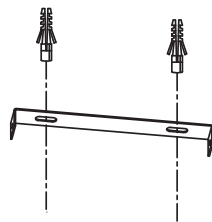

NOVA LUCE

9500832

1

Turn off the general switch

2

Align, mark & drill holes
& apply plastic anchors

3

Connect wires

4

Tie up screws

5

Tie up side screws
to fix it in place

6

Turn on general switch

7