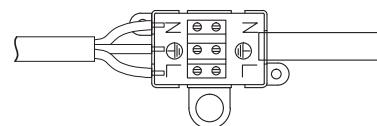

NOVA LUCE

9500832

1

Turn off the general switch

2

Align, mark & drill holes
& apply plastic anchors

3

Connect wires

4

Tie up screws

5

Tie up side screws
to fix it in place

6

Turn on general switch

7