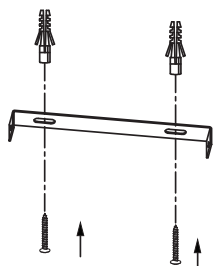

NOVA LUCE

9500832

1

Turn off the general switch

2

Align, mark & drill holes
& apply plastic anchors

3

Connect wires

4

Tie up screws

5

Tie up side screws
to fix it in place

6

Turn on general switch

7