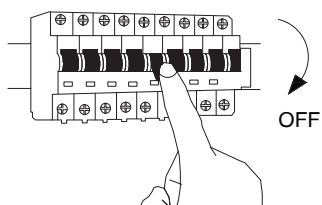

NOVA LUCE

9500832

1

Turn off the general switch

2

Align, mark & drill holes
& apply plastic anchors

3

Connect wires

4

Tie up screws

5

Tie up side screws
to fix it in place

6

Turn on general switch

7