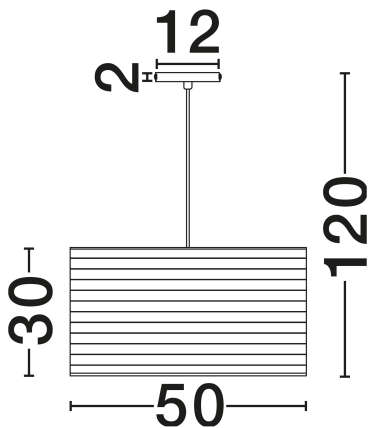

NOVA LUCE

PRODUCT DATASHEET

Version: 001

PRODUCT PHOTOGRAPH

TECHNICAL DRAWING

GENERAL INFORMATION

Product Code	9001141
Collection	Indoor
Product Category	Suspension
Product Family	Linnet
Mounting Location	Ceiling
Application Environment	Indoor
Specifications	N/A

DIMENSION & WEIGHT

LxWxH (cm)	D: 50 H: 120
Cut Out (cm)	N/A
Weight (Kgr)	0.9

MATERIAL & COLOR

Product Color	White
Body Material	Linen

APPLICATION & MOUNTING

Ambient Working Temp.	Max 45°C
Type of Protection	IP20
Dimmable	Yes
Type of Dimming	N/A
Mounting type	Surface
Mounting Depth (cm)	N/A
Led Module Replaceable	Yes
Light Source	E27

Power (Nominal)	1x12W
Input voltage (Nominal)	100-240V
Mains Frequency	50/60Hz

PHOTOMETRICAL DATA

Luminous Flux	N/A
Color Temperature	N/A
Light Color (Designation)	N/A

WARRANTY

Warranty	3 Years
----------	----------------