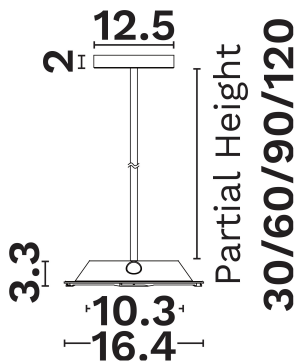

NOVA LUCE

PRODUCT DATASHEET

Version: 001

PRODUCT PHOTOGRAPH

GENERAL INFORMATION

Product Code	9061004
Product Category	Ceiling
Product Family	Cerium
Mounting Location	Ceiling
Application Environment	Indoor

DIMENSION & WEIGHT

LxWxH (cm)	D:0 H:30-1200 cm
Cut out (cm)	N/A
Weight (Kgr)	0,62

TECHNICAL DRAWING

MATERIAL & COLOR

Product Color	Black
Body Material	Acrylic Cover / Metal Tube
Cover Material	N/A

APPLICATION & MOUNTING

Ambient Working Temp.	45 C
Type of Protection	IP20
Protection Class IK	IK05
Dimmable	N/A
Type of Dimming (Optional)	N/A
Mounting type	Suspended
Mounting Depth (cm)	Ceiling
Led Module Replaceable	N/A
Light Source	N/A
Adjustable	N/A

NOVA LUCE

PRODUCT DATASHEET

Version: 001

ELECTRICAL DATA

Power (Nominal)	N/A
Input voltage (Nominal)	N/A
Mains Frequency	50/60Hz
Output voltage	N/A
Output Current	N/A
Power Factor	N/A
Efficiency	N/A
SVM	N/A
Pst	N/A
Class	N/A