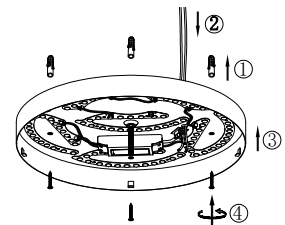

NOVA LUCE

9236229 9236230
236231

1

Turn off the general switch

2

Remove the shades

3

Drill holes & apply plastic anchors
With screws