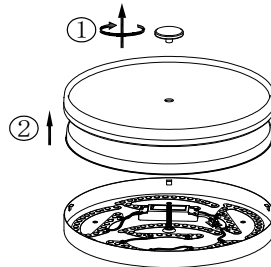

NOVA LUCE

9236229 9236230
236231

1

Turn off the general switch

2

Remove the shades

3

Drill holes & apply plastic anchors
With screws