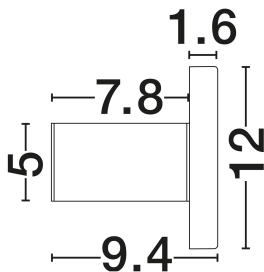

TECHNICAL DRAWING

APPLICATION & MOUNTING

Ambient Working Temp.	Max 45°C
Type of Protection	IP20
Dimmable	No
Type of Dimming	N/A
Mounting type	Surface
Mounting Depth (cm)	N/A
Led Module Replaceable	No
Light Source	LED

NOVA LUCE S.A

Schimatari Viotias
32009, Greece

+30 22620 58 121
+30 22620 56 743

info@novaluce.com
www.novaluce.com