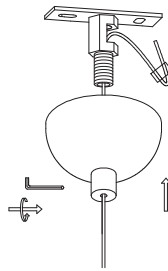

NOVA LUCE

9186812

1

Turn off the general switch

2

Align, mark, drill holes
& Apply the screws

3

Apply the screws

4

Apply the side screws
& Connect the 3 wires

5

screw the canopy

5

Turn on the general switch