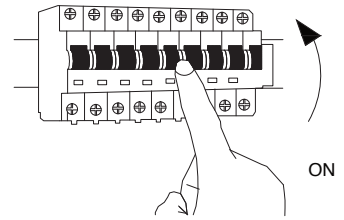

4

Apply the side screws
& Connect the 3 wires

5

screw the canopy

5

Turn on the general switch