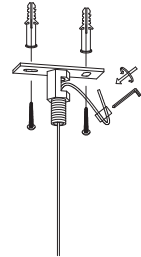

NOVA LUCE

9186812

1

Turn off the general switch

2

Align, mark, drill holes
& Apply the screws

3

Apply the screws

4

Apply the side screws
& Connect the 3 wires

5

screw the canopy

5

Turn on the general switch