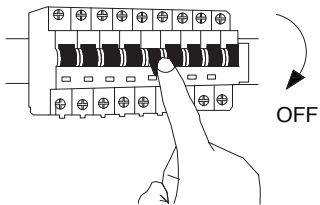

NOVA LUCE

9186812

1

Turn off the general switch

2

Align, mark, drill holes
& Apply the screws

3

Apply the screws

4

Apply the side screws
& Connect the 3 wires

5

screw the canopy

5

Turn on the general switch