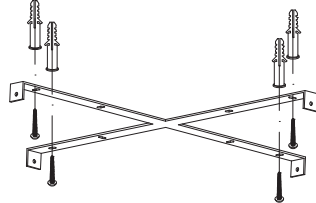

NOVA LUCE

9186812

1

Turn off the general switch

2

Align, mark, drill holes
& Apply the screws

3

Apply the screws

4

Apply the side screws
& Connect the 3 wires

5

screw the canopy

5

Turn on the general switch