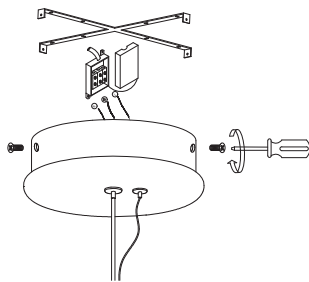

NOVA LUCE

9186812

1

Turn off the general switch

2

Align, mark, drill holes
& Apply the screws

3

Apply the screws

4

Apply the side screws
& Connect the 3 wires

5

screw the canopy

5

Turn on the general switch