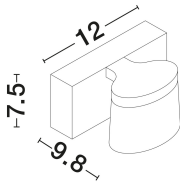

NOVA LUCE

PRODUCT DATASHEET

Version: 001

PRODUCT PHOTOGRAPH

GENERAL INFORMATION

Product Code	9122311
Collection	Indoor
Product Category	Bathroom
Product Family	Sabia
Mounting Location	Ceiling
Application Environment	Indoor
Specifications	N/A

DIMENSION & WEIGHT

LxWxH (cm)	L: 12 W: 9.8 H: 7.5
Cut Out (cm)	N/A
Weight (Kgr)	0.47

MATERIAL & COLOR

Product Color	Chrome
Body Material	Aluminium & Acrylic

TECHNICAL DRAWING

APPLICATION & MOUNTING

Ambient Working Temp.	Max 45°C
Type of Protection	IP44
Dimmable	Yes
Type of Dimming	N/A
Mounting type	Surface
Mounting Depth (cm)	N/A
Led Module Replaceable	No
Light Source	LED