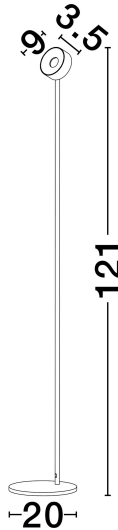

NOVA LUCE

PRODUCT DATASHEET

Version: 001

PRODUCT PHOTOGRAPH

TECHNICAL DRAWING

GENERAL INFORMATION

Product Code	9030698
Collection	Indoor
Product Category	Floor
Product Family	Irida
Mounting Location	Floor
Application Environment	Indoor
Specifications	N/A

DIMENSION & WEIGHT

LxWxH (cm)	D: 20 H: 121
Cut Out (cm)	N/A
Weight (Kgr)	3.6

MATERIAL & COLOR

Product Color	Sandy Black
Body Material	Aluminium & Steel

APPLICATION & MOUNTING

Ambient Working Temp.	Max 45°C
Type of Protection	IP20
Dimmable	Yes
Type of Dimming	Triac
Mounting type	Surface
Mounting Depth (cm)	N/A
Led Module Replaceable	No
Light Source	LED

NOVA LUCE S.A

Schimatari Viotias
32009, Greece

+30 22620 58 121
+30 22620 56 743

info@novaluce.com
www.novaluce.com

NOVA LUCE

PRODUCT DATASHEET

Version: 001

ELECTRICAL DATA

Power (Nominal)	10W
Input voltage (Nominal)	220-240V
Mains Frequency	50/60Hz

PHOTOMETRICAL DATA

Luminous Flux	700lm
Color Temperature	3000K
Light Color (Designation)	Warm White

WARRANTY

Warranty	3 Years
----------	----------------