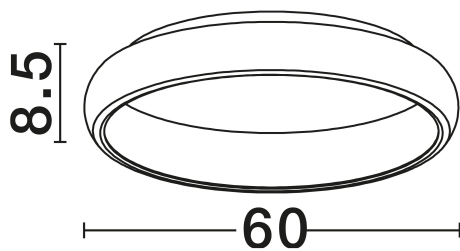

TECHNICAL DRAWING

APPLICATION & MOUNTING

Ambient Working Temp.	Max 45°C
Type of Protection	IP20
Dimmable	Yes
Type of Dimming	Triac
Mounting type	Surface
Mounting Depth (cm)	N/A
Led Module Replaceable	No
Light Source	LED

NOVA LUCE S.A

Schimatari Viotias
32009, Greece

+30 22620 58 121
+30 22620 56 743

info@novaluce.com
www.novaluce.com