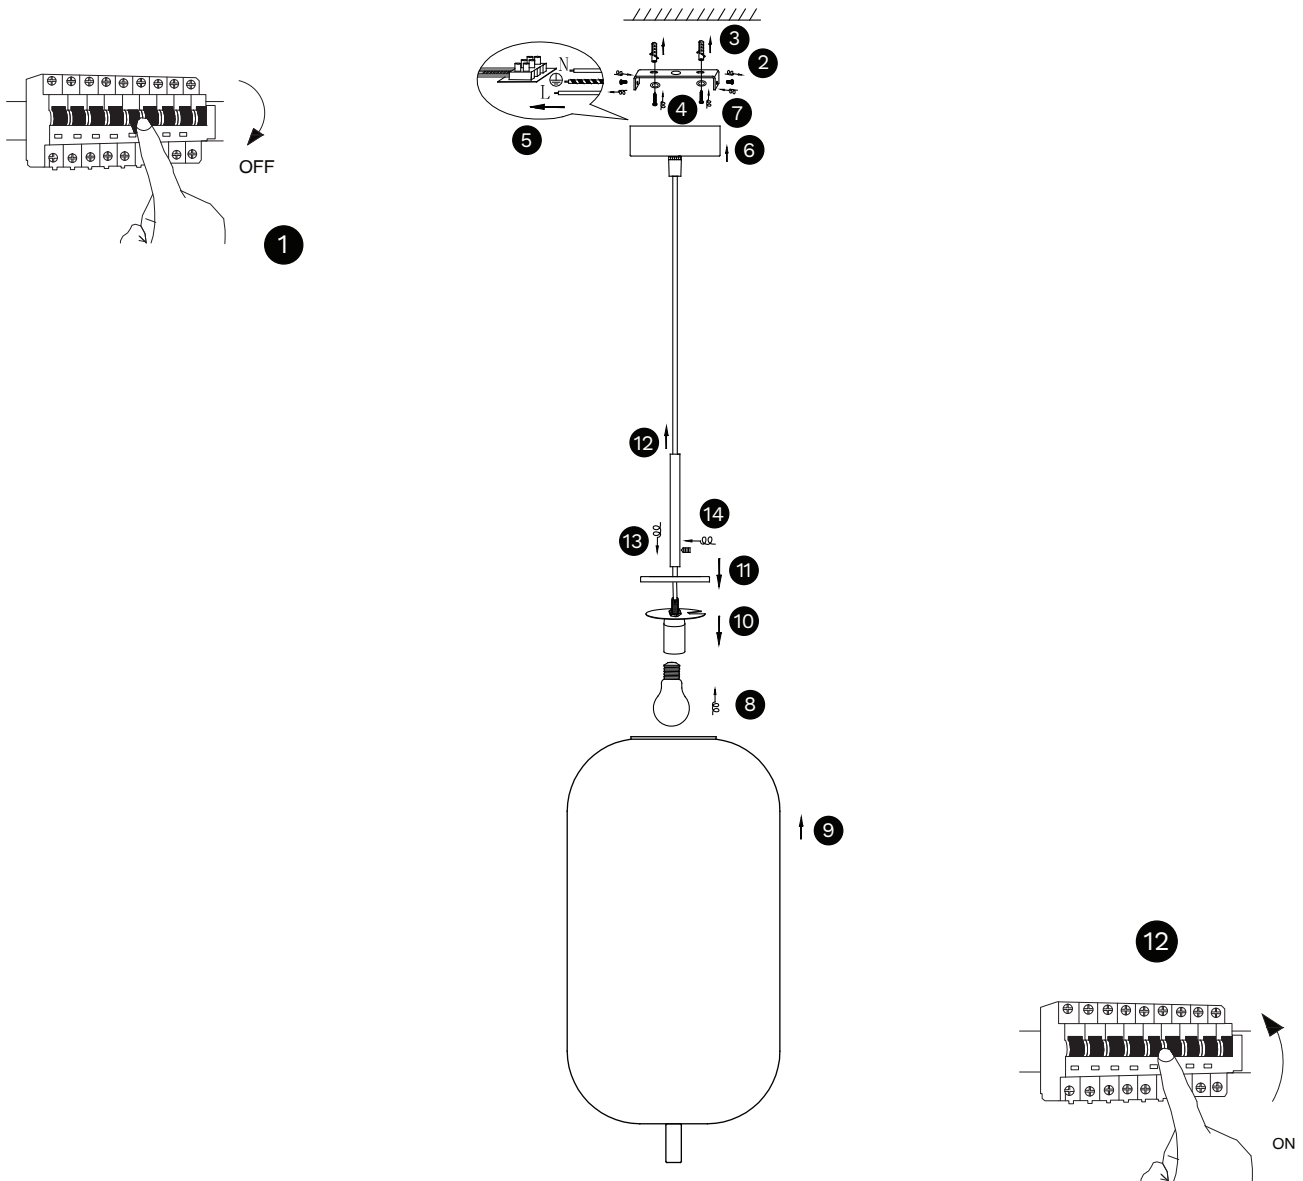

# NOVA LUCE

9624062/ 9624072/ 9624080

1. Turn off the general switch
2. Drill holes
3. Apply plastic anchors
4. Apply screws
5. Connect wires
6. Put the canopy in place

7. Apply the side screws
8. By rotating put the bulb in place
9. Carefully apply the acrylic
10. 11. Put the socket in place
12. 13. By rotating place the pendant
14. Apply the side pendant screw
15. Turn on general switch