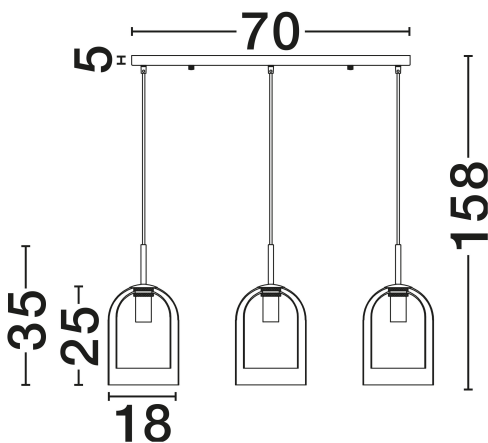

NOVA LUCE

PRODUCT DATASHEET

Version: 001

PRODUCT PHOTOGRAPH

GENERAL INFORMATION

Product Code	9236740
Collection	Indoor
Product Category	Suspension
Product Family	Velor
Mounting Location	Ceiling
Application Environment	Indoor
Specifications	N/A

DIMENSION & WEIGHT

LxWxH (cm)	D: 18 H: 158
Cut Out (cm)	N/A
Weight (Kgr)	4.6

MATERIAL & COLOR

Product Color	Dark Champagne & Black
Body Material	Glass & Metal

TECHNICAL DRAWING

APPLICATION & MOUNTING

Ambient Working Temp.	Max 45°C
Type of Protection	IP20
Dimmable	Yes
Type of Dimming	N/A
Mounting type	Surface
Mounting Depth (cm)	N/A
Led Module Replaceable	Yes
Light Source	E27

Power (Nominal)	3x12W
Input voltage (Nominal)	100-240V
Mains Frequency	50/60Hz

PHOTOMETRICAL DATA

Luminous Flux	N/A
Color Temperature	N/A
Light Color (Designation)	N/A

WARRANTY

Warranty	3 Years
----------	----------------