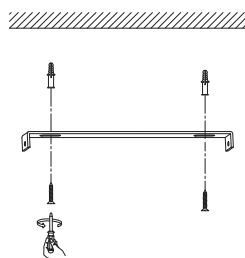

NOVA LUCE

9911525

1

Turn off the general switch

2

Drill holes & apply plastic anchors
With screws

3

Connect the wires

4

Apply the side screws

5

Apply the bulb with the cap

6

Turn on the general switch