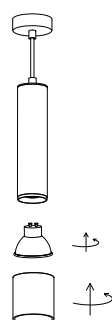

NOVA LUCE

9911525

1

Turn off the general switch

2

Drill holes & apply plastic anchors
With screws

3

Connect the wires

4

Apply the side screws

5

Apply the bulb with the cap

6

Turn on the general switch