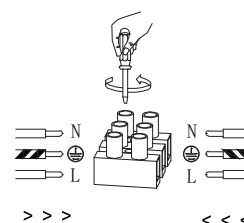

NOVA LUCE

9911525

1

Turn off the general switch

2

Drill holes & apply plastic anchors
With screws

3

Connect the wires

4

Apply the side screws

5

Apply the bulb with the cap

6

Turn on the general switch