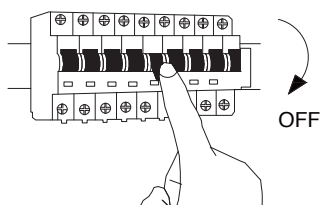

NOVA LUCE

9911525

1

Turn off the general switch

2

Drill holes & apply plastic anchors
With screws

3

Connect the wires

4

Apply the side screws

5

Apply the bulb with the cap

6

Turn on the general switch