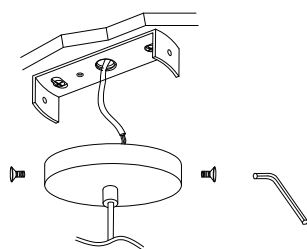

NOVA LUCE

9911525

1

Turn off the general switch

2

Drill holes & apply plastic anchors
With screws

3

Connect the wires

4

Apply the side screws

5

Apply the bulb with the cap

6

Turn on the general switch