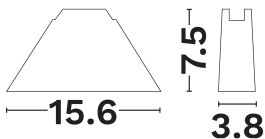

DIMENSION & WEIGHT

LxWxH (cm)	L:15.6 W:3.8 H:7.5 cm
Cut out (cm)	N/A
Weight (Kgr)	N/A

TECHNICAL DRAWING

MATERIAL & COLOR

Product Color	Black
Body Material	Aluminium
Cover Material	N/A

APPLICATION & MOUNTING

PHOTOMETRICAL DATA

Luminous Flux	560
Luminous Efficacy	56
Color Temperature	3000
Light Color (Designation)	Warm White
CRI	>90
SDCM	<3
Beam Angle	15
UGR	<19

LIFESPAN

Lifetime	30000
----------	--------------