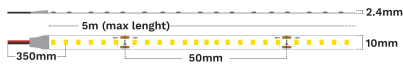

NOVA LUCE

PRODUCT DATASHEET

Version: 001

PRODUCT PHOTOGRAPH

TECHNICAL DRAWING

COMPATIBLE WITH

— On/Off Driver: N/A

— Triac Driver: N/A

— Dali Driver: N/A

GENERAL INFORMATION

Product Code	9680311
Product Category	Led Strips
Product Family	Honor 48V Long
Mounting Location	N/A
Application Environment	Outdoor

DIMENSION & WEIGHT

LxWxH (cm)	L:1m W:12 H:2.4 mm
Cut out (cm)	N/A
Weight (Kgr)	N/A

MATERIAL & COLOR

Product Color	N/A
Body Material	Aluminium
Cover Material	N/A

APPLICATION & MOUNTING

Ambient Working Temp.	45 C
Type of Protection	IP65
Protection Class IK	N/A
Dimmable	Yes
Type of Dimming (Optional)	Triac/Dali
Mounting type	N/A
Mounting Depth (cm)	N/A
Led Module Replaceable	No
Light Source	Led
Adjustable	No

NOVA LUCE S.A

Schimatari Viotias
32009, Greece

+30 22620 58 121
+30 22620 56 743

info@novaluce.com
www.novaluce.com