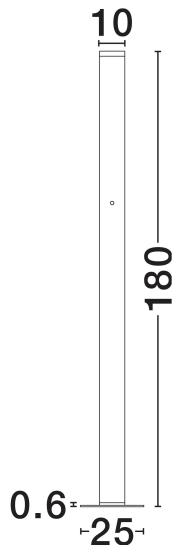

NOVA LUCE

PRODUCT DATASHEET

Version: 001

PRODUCT PHOTOGRAPH

GENERAL INFORMATION

Product Code	9268035
Collection	Indoor
Product Category	Floor
Product Family	Orin_S
Mounting Location	Floor
Application Environment	Indoor
Specifications	N/A

DIMENSION & WEIGHT

LxWxH (cm)	D: 10 H: 180
Cut Out (cm)	N/A
Weight (Kgr)	6.8

MATERIAL & COLOR

Product Color	Bordeaux
Body Material	Steel, Aluminium &Acrylic

APPLICATION & MOUNTING

Ambient Working Temp.	Max 45°C
Type of Protection	IP20
Dimmable	Yes
Type of Dimming	Triac
Mounting type	Surface
Mounting Depth (cm)	N/A
Led Module Replaceable	No
Light Source	LED

TECHNICAL DRAWING

NOVA LUCE S.A

Schimatari Viotias
32009, Greece

+30 22620 58 121
+30 22620 56 743

info@novaluce.com
www.novaluce.com