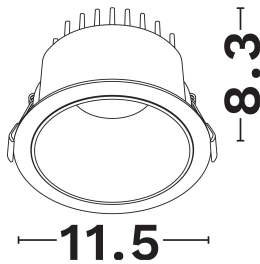

NOVA LUCE

PRODUCT DATASHEET

Version: 001

PRODUCT PHOTOGRAPH

TECHNICAL DRAWING

COMPATIBLE WITH

— On/Off Driver: Included

— Triac Driver: 9844002

— Dali Driver: 9621523

GENERAL INFORMATION

Product Code	9113778
Product Category	Downlights
Product Family	Luella
Mounting Location	Ceiling
Application Environment	Indoor

DIMENSION & WEIGHT

LxWxH (cm)	D: 11.5 H: 8.3
Cut out (cm)	10,5
Weight (Kgr)	N/A

MATERIAL & COLOR

Product Color	Black
Body Material	Aluminium
Cover Material	N/A

APPLICATION & MOUNTING

Ambient Working Temp.	45 C
Type of Protection	IP20
Protection Class IK	IK03
Dimmable	Yes
Type of Dimming (Optional)	Triac/Dali
Mounting type	Recessed
Mounting Depth (cm)	Ceiling
Led Module Replaceable	No
Light Source	Led
Adjustable	No

Power (Nominal)	20
Input voltage (Nominal)	220-240Vac
Mains Frequency	50/60Hz
Output voltage	40Vdc
Output Current	500mA
Power Factor	0,9
Efficiency	>73%
SVM	<0.4
Pst	<1
Class	II

PHOTOMETRICAL DATA

Luminous Flux	1128
Luminous Efficacy	56.4
Color Temperature	3000
Light Color (Designation)	Warm White
CRI	>90
SDCM	<3
Beam Angle	78
UGR	N/A