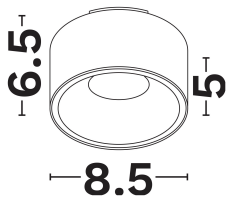

COMPATIBLE WITH

— On/Off Driver: N/A

— Triac Driver: N/A

— Dali Driver: N/A

GENERAL INFORMATION

Product Code	9011495
Product Category	Downlights GU10
Product Family	Quad
Mounting Location	Ceiling
Application Environment	Indoor

DIMENSION & WEIGHT

LxWxH (cm)	D:8.5 H:6.5
Cut out (cm)	6,1
Weight (Kgr)	N/A

MATERIAL & COLOR

Product Color	White
Body Material	Aluminium
Cover Material	N/A

APPLICATION & MOUNTING

Ambient Working Temp.	45 C
Type of Protection	IP20
Protection Class IK	N/A
Dimmable	N/A
Type of Dimming (Optional)	N/A
Mounting type	Recessed
Mounting Depth (cm)	Ceiling
Led Module Replaceable	Yes
Light Source	Led Gu10
Adjustable	No

NOVA LUCE S.A

Schimatari Viotias
32009, Greece

+30 22620 58 121
+30 22620 56 743

info@novaluce.com
www.novaluce.com