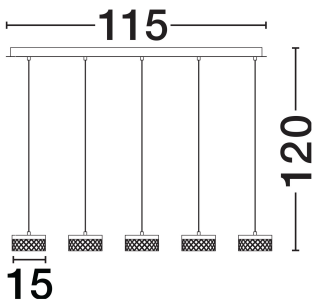

NOVA LUCE

PRODUCT DATASHEET

Version: 001

PRODUCT PHOTOGRAPH

TECHNICAL DRAWING

GENERAL INFORMATION

Product Code	9186943
Collection	Indoor
Product Category	Suspension
Product Family	Bion
Mounting Location	Wall
Application Environment	Indoor
Specifications	N/A

DIMENSION & WEIGHT

LxWxH (cm)	D: 115 H: 120
Cut Out (cm)	N/A
Weight (Kgr)	5.5

MATERIAL & COLOR

Product Color	Brass Gold
Body Material	Metal & Acrylic

APPLICATION & MOUNTING

Ambient Working Temp.	Max 45°C
Type of Protection	IP20
Dimmable	No
Type of Dimming	N/A
Mounting type	Surface
Mounting Depth (cm)	N/A
Led Module Replaceable	No
Light Source	LED

Power (Nominal)	32W
Input voltage (Nominal)	220-240V
Mains Frequency	50/60Hz

PHOTOMETRICAL DATA

Luminous Flux	1993lm
Color Temperature	3000K
Light Color (Designation)	Warm White

WARRANTY

Warranty	3 Years
----------	----------------