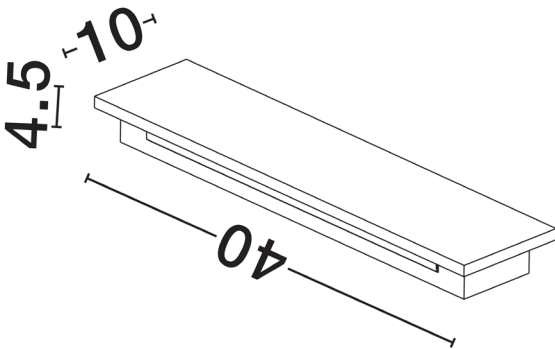

NOVA LUCE

PRODUCT DATASHEET

Version: 001

PRODUCT PHOTOGRAPH

TECHNICAL DRAWING

GENERAL INFORMATION

Product Code	9540235
Collection	Outdoor
Product Category	Wall
Product Family	Luna
Mounting Location	Wall
Application Environment	Outdoor
Specifications	Antisalt Protection

DIMENSION & WEIGHT

LxWxH (cm)	L: 40 W: 10 H: 4,5
Cut out (cm)	N/A
Weight (Kgr)	1.7

MATERIAL & COLOR

Product Color	Black
Body Material	Concrete

APPLICATION & MOUNTING

Ambient Working Temp.	(-15°C) ~ (+60°C)
Type of Protection	IP65
Dimmable	No
Type of Dimming (Optional)	N/A
Mounting type	Surface
Mounting Depth (cm)	N/A
Led Module Replaceable	Yes
Light Source	LED

NOVA LUCE S.A

Schimatari Viotias
32009, Greece

+30 22620 58 121
+30 22620 56 743

info@novaluce.com
www.novaluce.com