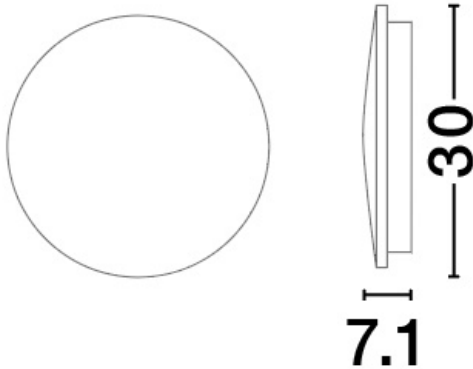

NOVA LUCE

PRODUCT DATASHEET

Version: 001

PRODUCT PHOTOGRAPH

TECHNICAL DRAWING

GENERAL INFORMATION

Product Code	9923418
Collection	Outdoor
Product Category	Wall
Product Family	Cooper
Mounting Location	Wall
Application Environment	Outdoor
Specifications	Antisalt Protection

DIMENSION & WEIGHT

LxWxH (cm)	D: 30 H: 7,1
Cut out (cm)	N/A
Weight (Kgr)	1.845

MATERIAL & COLOR

Product Color	Black
Body Material	Aluminium

APPLICATION & MOUNTING

Ambient Working Temp.	Max 45 oC
Type of Protection	IP65
Dimmable	No
Type of Dimming (Optional)	N/A
Mounting type	Surface
Mounting Depth (cm)	N/A
Led Module Replaceable	Yes
Light Source	LED