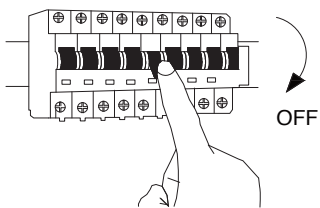

NOVA LUCE

9577015

1

Turn off the general switch

2

Drill holes & Apply the screws.

3

Connect the 3 wires.

4

Place the brackets and apply the screws.

5

Insert the bulb & screw the lamp.

6

Turn on the general switch