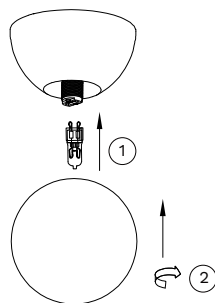

NOVA LUCE

9577015

1

Turn off the general switch

2

Drill holes & Apply the screws.

3

Connect the 3 wires.

4

Place the brackets and apply the screws.

5

Insert the bulb & screw the lamp.

6

Turn on the general switch