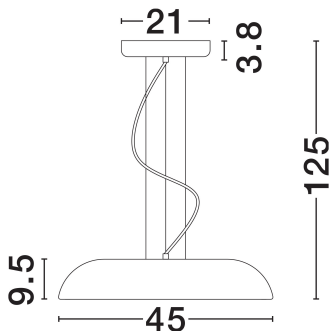

NOVA LUCE

PRODUCT DATASHEET

Version: 001

PRODUCT PHOTOGRAPH

TECHNICAL DRAWING

GENERAL INFORMATION

Product Code	9268038
Collection	Indoor
Product Category	Suspension
Product Family	Felicia
Mounting Location	Wall
Application Environment	Indoor
Specifications	N/A

DIMENSION & WEIGHT

LxWxH (cm)	D: 45 H: 125
Cut Out (cm)	N/A
Weight (Kgr)	2.5

MATERIAL & COLOR

Product Color	Sandy Black
Body Material	Steel, Aluminium & Acrylic

APPLICATION & MOUNTING

Ambient Working Temp.	Max 45°C
Type of Protection	IP20
Dimmable	Yes
Type of Dimming	Triac
Mounting type	Surface
Mounting Depth (cm)	N/A
Led Module Replaceable	No
Light Source	LED

Power (Nominal)	25W
Input voltage (Nominal)	220-240V
Mains Frequency	50/60Hz

PHOTOMETRICAL DATA

Luminous Flux	1765lm
Color Temperature	3000K
Light Color (Designation)	Warm White

WARRANTY

Warranty	3 Years
----------	----------------