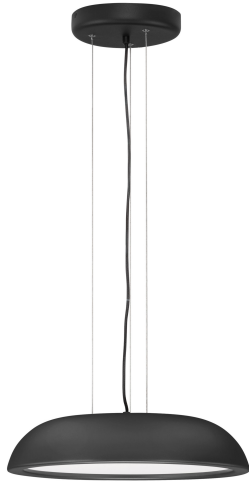

NOVA LUCE

PRODUCT DATASHEET

Version: 001

PRODUCT PHOTOGRAPH

TECHNICAL DRAWING

GENERAL INFORMATION

Product Code	9268038
Collection	Indoor
Product Category	Suspension
Product Family	Felicia
Mounting Location	Wall
Application Environment	Indoor
Specifications	N/A

DIMENSION & WEIGHT

LxWxH (cm)	D: 45 H: 125
Cut Out (cm)	N/A
Weight (Kgr)	2.5

MATERIAL & COLOR

Product Color	Sandy Black
Body Material	Steel, Aluminium & Acrylic

APPLICATION & MOUNTING

Ambient Working Temp.	Max 45°C
Type of Protection	IP20
Dimmable	Yes
Type of Dimming	Triac
Mounting type	Surface
Mounting Depth (cm)	N/A
Led Module Replaceable	No
Light Source	LED

Power (Nominal)	25W
Input voltage (Nominal)	220-240V
Mains Frequency	50/60Hz

PHOTOMETRICAL DATA

Luminous Flux	1765lm
Color Temperature	3000K
Light Color (Designation)	Warm White

WARRANTY

Warranty	3 Years
----------	----------------