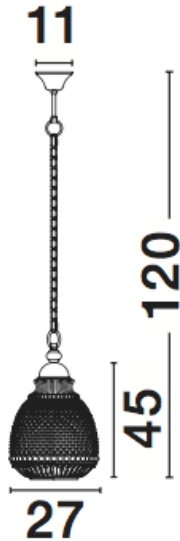

NOVA LUCE

PRODUCT DATASHEET

Version: 001

PRODUCT PHOTOGRAPH

TECHNICAL DRAWING

GENERAL INFORMATION

Product Code	8381442
Collection	Decorative
Product Category	Suspension
Product Family	Toulon
Mounting Location	Ceiling
Application Environment	Indoor

DIMENSION & WEIGHT

LxWxH (cm)	D: 27 H: 120
Cut out (cm)	N/A
Weight (Kgr)	2.5

MATERIAL & COLOR

Product Color	Dark Brown & Grey
Body Material	Steel & Glass

APPLICATION & MOUNTING

Ambient Working Temp.	Max 45 oC
Type of Protection	IP20
Dimmable	Depends on the lamp
Type of Dimming (Optional)	N/A
Mounting type	Ceiling
Mounting Depth (cm)	N/A
Led Module Replaceable	Yes
Light Source	LED E27

Power (Nominal)	Depends on the lamp
Input voltage (Nominal)	220-240Vac
Mains Frequency	50/60Hz

PHOTOMETRICAL DATA

Luminous Flux	Depends on the lamp
Color Temperature	Depends on the lamp
Light Color (Designation)	N/A